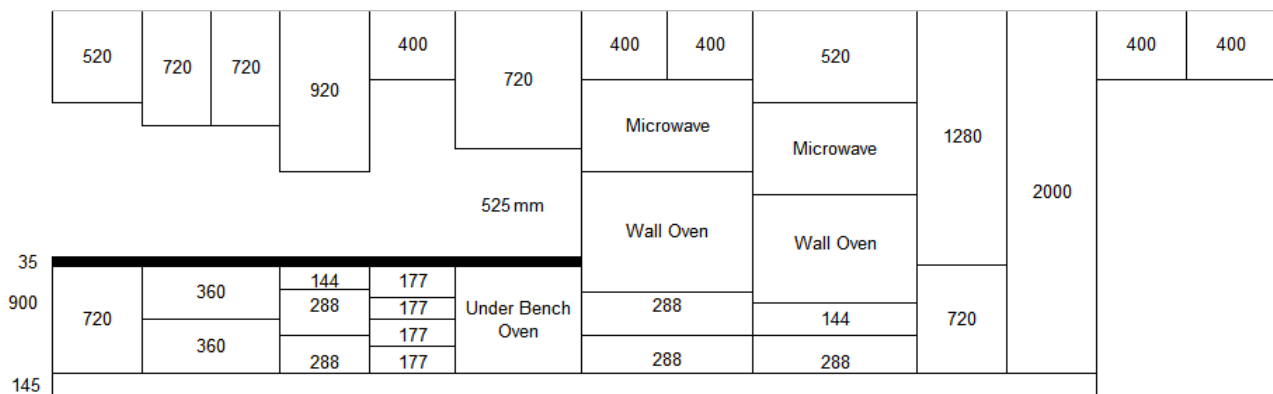

Cabinet Specifications

- All units are constructed using 16mm white HMR particle board.
  - All units include 16mm solid white backs.
  - All Edging 1mm ABS High Impact Edge.
    - Each Unit Individually Packaged.
  - Cabinet shelf supports and assembly screws are included.
- All cabinets are pre bored to system 32mm allowing easy fitting of hinges, adjustable shelf supports, runners.
- All Base unit ends are cut square to cabinet height (no kicker cut-outs).
  - Colour Edge Strip available on request.
  - All Units can be modified to your sizes.

All Proudly Australian Made